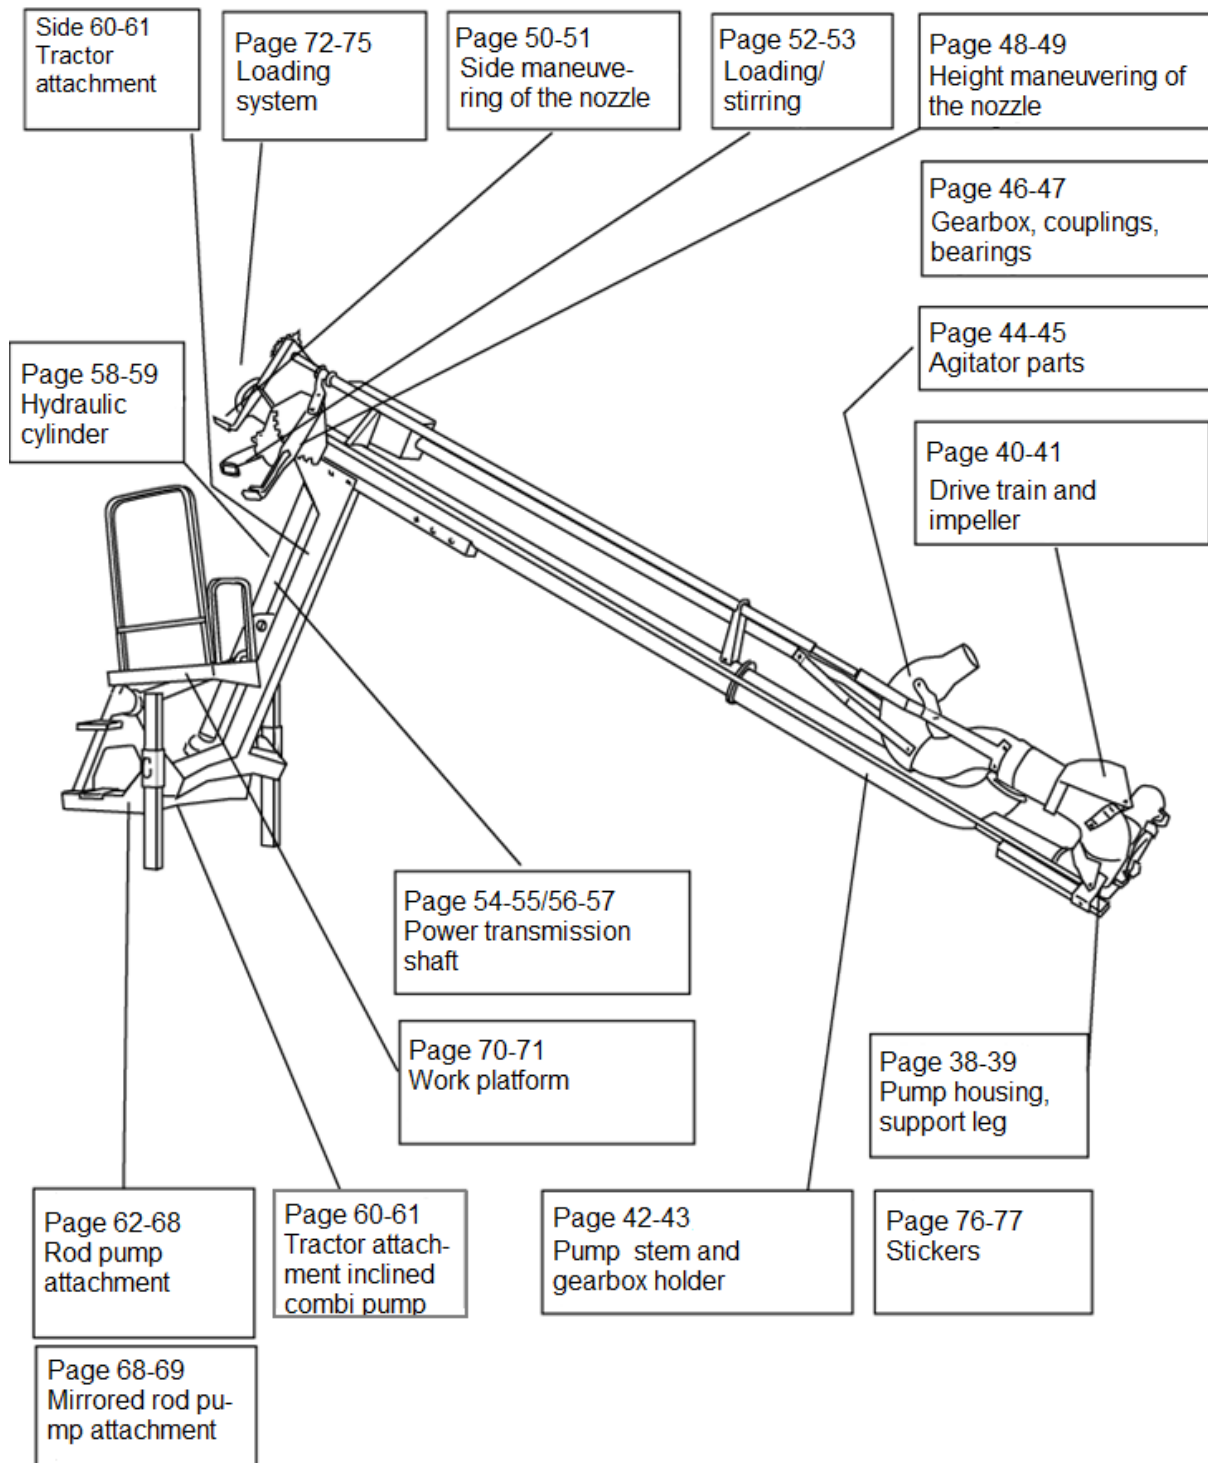

Serial number: from 10001 to 10045

Spare parts catalogue

DUUN

Slurry pump SP200

Edition: 0703

Spare parts catalogue

DUUN

Slurry pump SP200