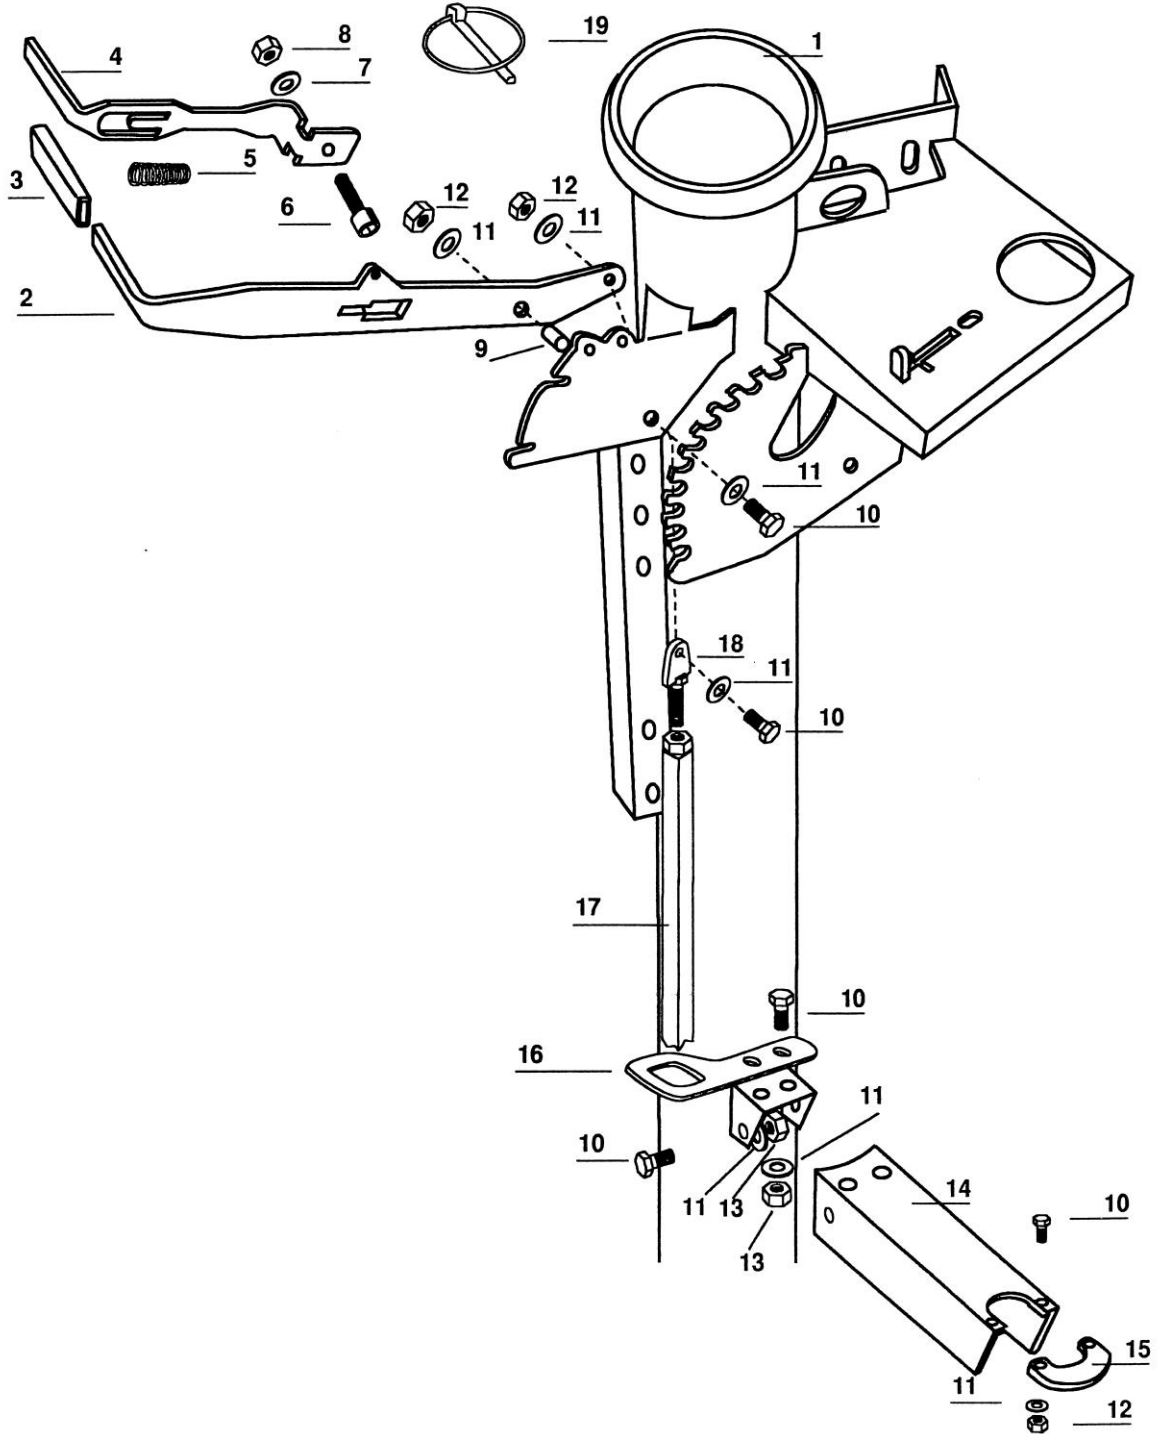

Spare parts catalogue

DUUN

Slurry pump SP200

Group: 131-2-3

Loading/stirring

Edition: 0205

Spare parts catalogue

DUUN

Slurry pump SP200

Group: 131-2-3	Loading/stirring	Edition: 0205

Pos.no.	Qty.	Designation	Article no.	Comment
1	1	Pump stem	1312335	
2	1	Handle, loading/ stirring	1312375	
3	1	Plastic handle	2245062	
4	1	Locking handle	1312354	
5	1	Spring pressure Ø15x1,75 L:45	2912014	
6	1	Unbraco M 8x16, galvanized	2472310	
7	1	Washer M8 hot galvanized	2539048	
8	1	Hexagon nut M8 lock. galvanized	2483609	
9	1	Bushing	1311880	
10	1	Hexagon screw M10x30 hot galvanized	2427299	
11	10	Washer M10 hot galvanized	2539060	
12	2	Hexagon nut M10 lock. galvanized	2483610	
13	6	Hexagon nut M10 hot galvanized	2481810	
14	1	Support for strut (L- 3,4 og L-4,4)	1312383	
15	1	Locking plate for strut	1312381	
16	1	Steering for strut	1312382	
17	1	Strut, loading/stirring L-3,0	1312359	
	1	Strut, lasting/stirring L-3,5	1312360	
	1	Strut, lasting/stirring L-4,0	1312361	
18	1	Adjustment screw for strut	1312358	
19	1	Locking pin w/chain, 10x45	2556127