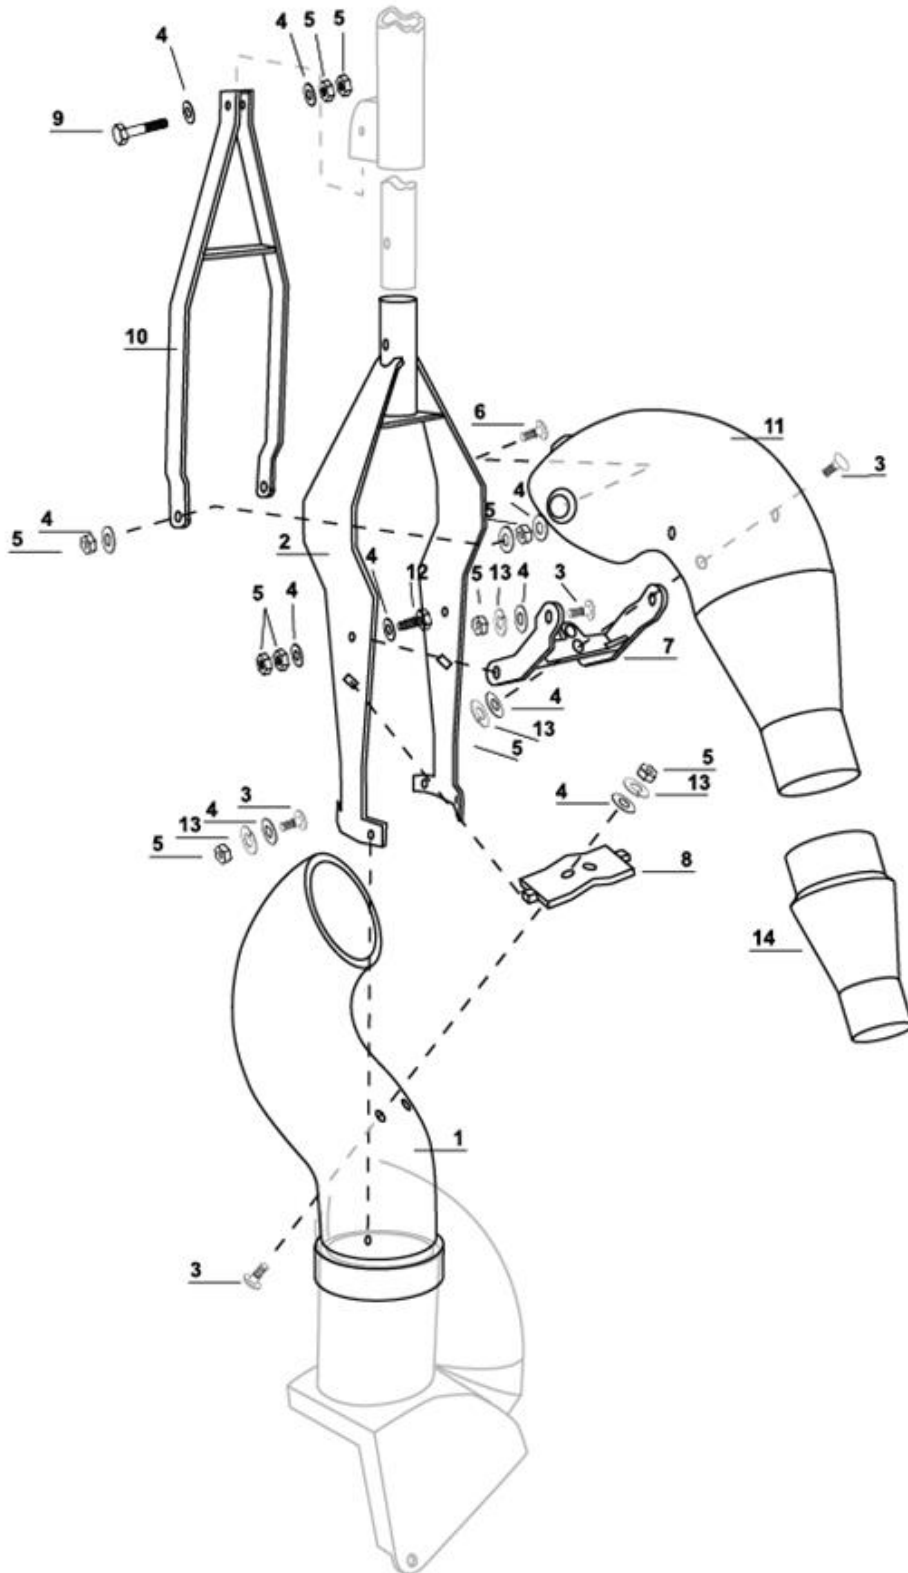

Spare parts catalogue

DUUN

Slurry pump SP200

Group: 131-2-3

Agitator parts

Edition: 0205

Spare parts catalogue

DUUN

Slurry pump SP200

Group: 131-2-3	Agitator parts	Edition: 0205

Pos.no.	Qty.	Designation	Article no.	Comment
1	1	Lower stirring tube	2245090	
2	1	Operating part, rotation	1312355	
3	9	Locking head screw M 10x30 hot galvanized	2444312	
4	21	Washer M 10 hot galvanized	2539060	
5	19	Hexagon nut M 10 hot galvanized	2481810	
6	2	Locking head screw M 10x45 hot galvanized	2444315	
7	1	Attachment for nozzle bend	1312356	
8	1	Bracing	1312380	
9	1	Hexagon screw M10x70 hot galvanized	2427312	
10	1	Height adjustment fork	1312357	
11	1	Nozzle bend	2245091	
12	2	Hexagon screw M10x35 hot galvanized	2427301	
13	9	Spring washer M10 hot galvanized	2539000	
14	1	Nozzle Ø75 w/screws	2245093