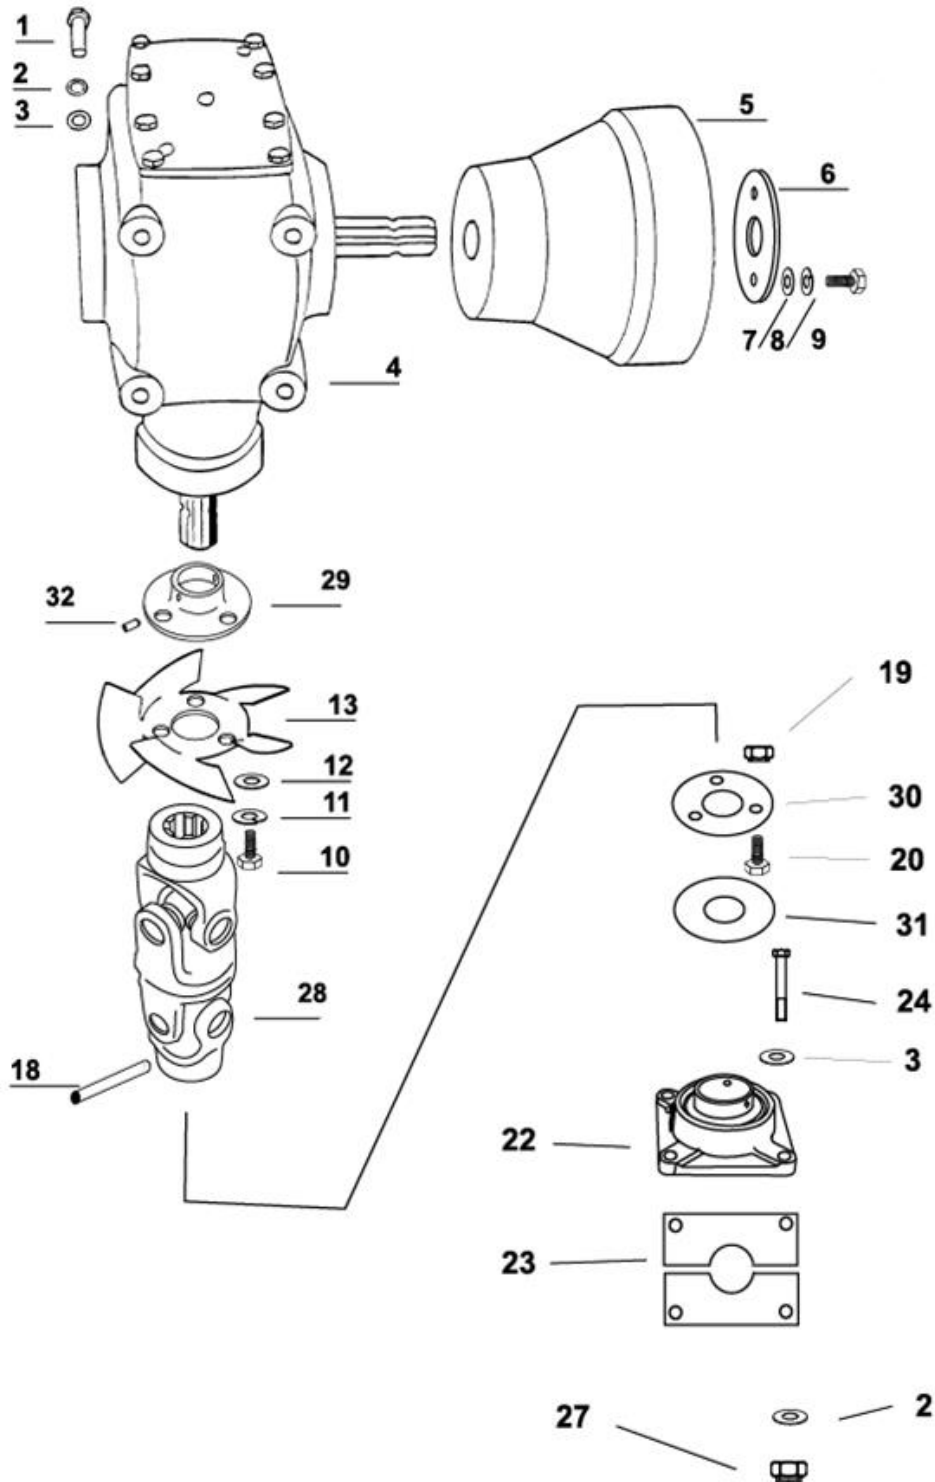

Spare parts catalogue

DUUN

Slurry pump SP200

Group: 131-2-3

Gearbox, couplings, bearings

Edition: 0205

Spare parts catalogue

DUUN

Slurry pump SP200

Group: 131-2-3	Gearbox, couplings, bearings	Edition: 0205

Pos.no.	Qty.	Designation	Article no.	Comment
1	4	Hexagon screw M16x30 hot galvanized	2427485	
2	8	Spring washer M16 galvanized	2534078	
3	8	Washer M16 hot galvanized	2539078	
4	1	Gearbox	2961122	
5	1	Protection funnel	2962135	
6	1	Fixing washer Ø125	1312379	
7	2	Washer M8 hot galvanized	2539048	
8	2	Spring washer M8 galvanized	2534047	
9	2	Hexagon screw M8x25 hot galvanized	2427246	
10	3	Hexagon screw M6x10 galvanized	2422196	
11	3	Spring washer M6 galvanized	2534039	
12	3	Washer M6	2531039	
13	1	Fan	1311848	
18	1	Lock pin Ø13x70	2527130	
19	1	Nut 6kt Mech. Lock M10	2489610	
20	3	Hexagon screw M10x40 galvanized	2425303	
22	1	Flange bearing UCF X08	2954160	to 04100
22	1	Flange bearing UCF 308	2954162	from 05001
23	2	Sealing plate	1311852	
24	4	Hexagon screw M16x50 hot galvanized	2427493	to 04100
24	4	Hexagon screw M16x60 hot galvanized	2427495	from 05001
27	4	Hexagon nut M16 hot galvanized	2481813	
28	1	Double joint, type 50 (unbalanced)	2962160	
29	1	Attachment for fan	1312013	
30	1	Plate for adjustment	1312014	
31	1	Plate to flange bearing	1312015	
32	2	Unbraco M6x8	2473195	

Gear oil Mereta 150/220 – 1.5 ltr