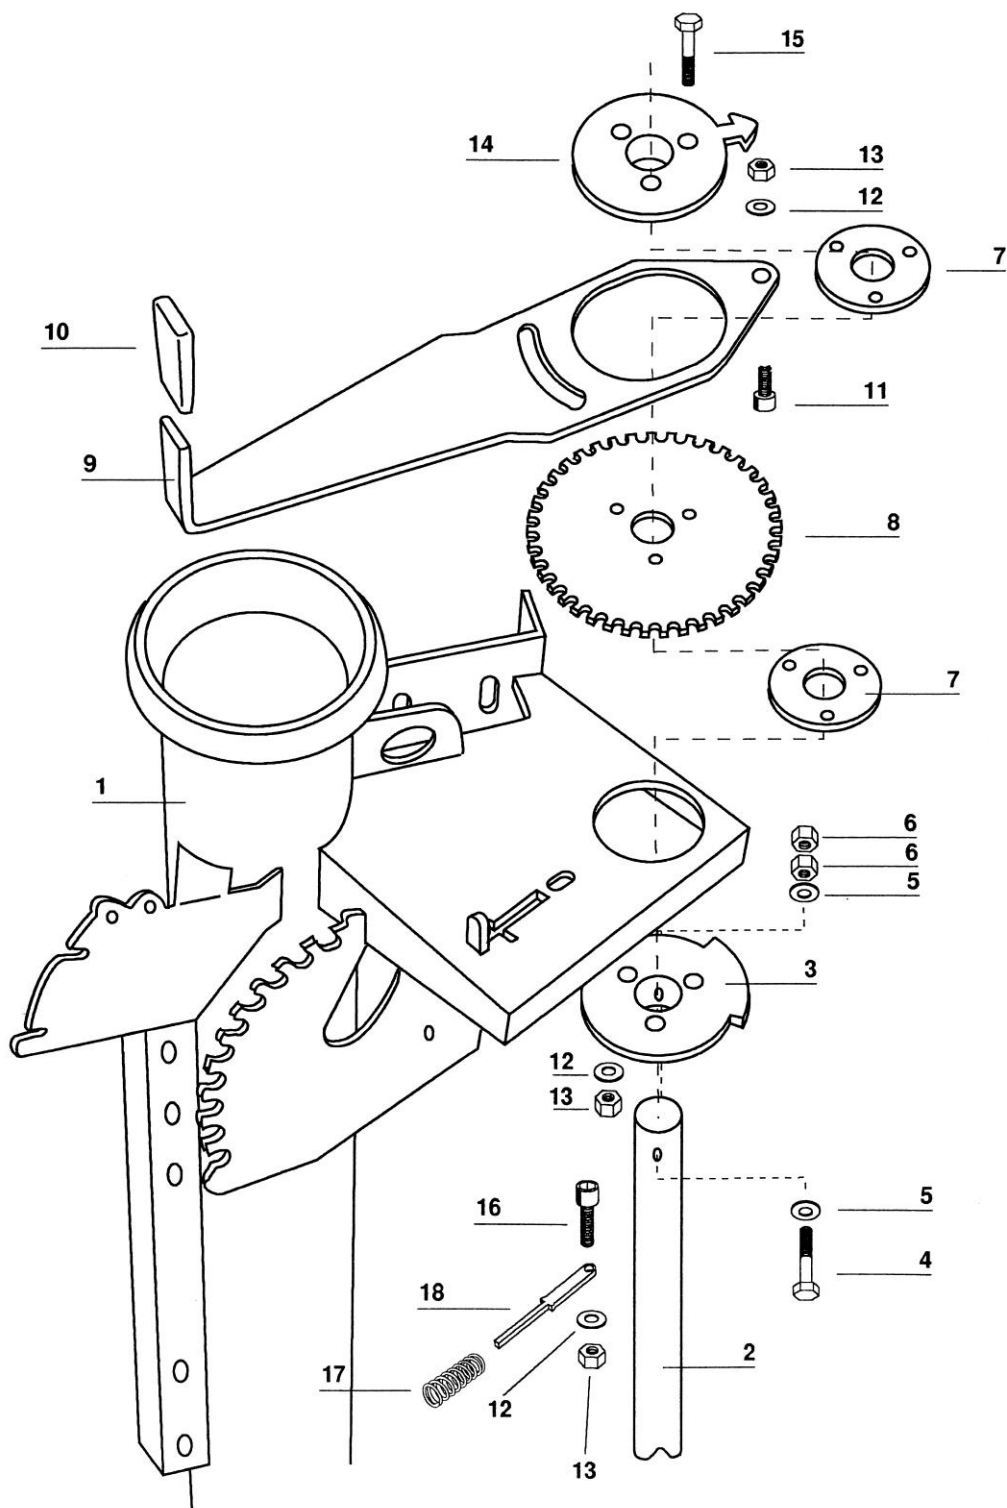

Spare parts catalogue

DUUN

Slurry pump SP200

Group: 131-2-3

Side maneuvering of the nozzle

Edition: 0205

Spare parts catalogue

DUUN

Slurry pump SP200

Group: 131-2-3	Side maneuvering of the nozzle	Edition: 0205

Pos.no.	Qty.	Designation	Article no.	Comment
1	1	Pump stem	1312335	
2	1	Strut for rotation L-3,0	1312346	
	1	Strut for rotation L-3,5	1312347	
	1	Strut for rotation L-4,0	1312348	
3	1	Rotation attachment for strut	1312340	
4	1	Hexagon screw M10x70 hot galvanized	2427312	
5	2	Washer M10 hot galvanized	2539060	
6	2	Hexagon nut M10 hot galvanized	2481810	
7	2	Spacer plate	1312343	
8	1	Cog wheel	1312344	
9	1	Handle for regulating rotation	1312341	
10	1	Plastic handle	2245062	
11	1	Unbraco M 8x16, galvanized	2472310	
12	5	Washer M8 hot galvanized	2539048	
13	5	Hexagon nut M8 lock. galvanized	2483609	
14	1	Rotation direction indicator	1312342	
15	3	Hexagon screw M8x50 hot galvanized	2427256	
16	1	Unbraco M 8x25, galvanized	2472315	
17	1	Spring pressure Ø15x1,75 L:45	2912014	
18	1	Rotation lock pin	1312345