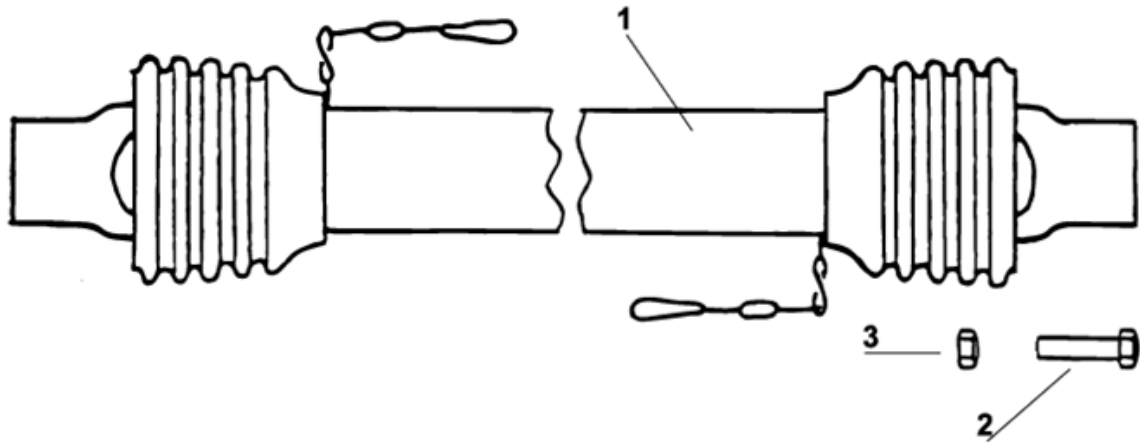

Spare parts catalogue

DUUN

Slurry pump SP200

Group: 131-2-3	Power transmission shaft rod pump	Edition: 0205