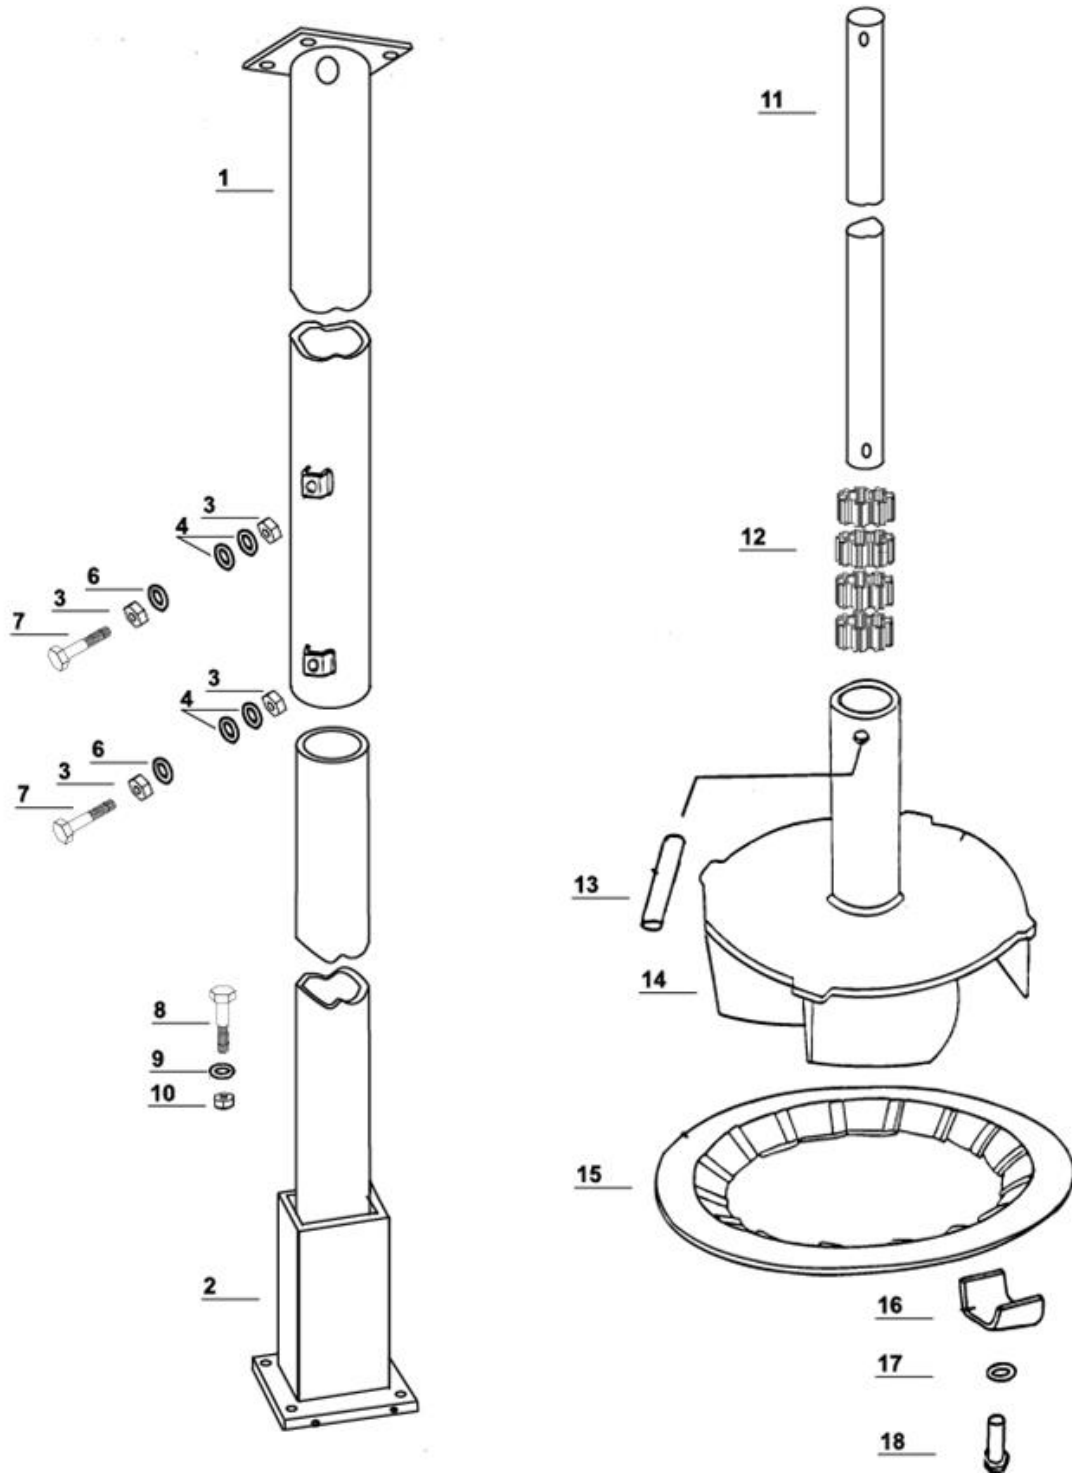

Pos.no.	Qty.	Designation	Article no.	Comment
1	1	Pump housing	131 2 330	
2	1	Outlet bend	224 5 092	
3	1	Attachment for struts, stirring/loading	131 2 370	
4	1	Rotation attachment for bend	131 2 374	
5	10	Nut M10 hot galvanized	228 1 810	
6	10	Washer M10 hot galvanized	253 9 060	
7	6	Locking head screw M10x30	244 4 312	
8	2	Nut M 16 hot galvanized	248 1 811	
9	2	Hex screw M12x35 hot galvanized	242 7 350	
10	3	Washer M12 hot galvanized	253 9 069	
11	1	Shift box	131 2 336	
12	1	Support leg	131 1 803	
13	8	Hex screw M12x30 hot galvanized	242 7 299	
14	6	Spring washer M10 hot galvanized	253 9 000	

Spare parts catalogue

DUUN

Slurry pump SP200

Group: 131-2-3

Drive train and impeller

Edition: 0205

Spare parts catalogue

DUUN

Slurry pump SP200

Group: 131-2-3	Drive train and impeller	Edition: 0205
----------------	--------------------------	---------------

Pos.no.	Qty.	Designation	Article no.	Comment
1	1	Upper cover pipe for shaft	1311807	
2	1	Lower cover tube for shaft	1311808	
3	4	Hexagon nut M10 acid ref.	2489410	
4	8	Plastic washer w/collar Ø11,9/10,2	2245015	
6	2	Washer M10 acid ref	2537060	
7	2	Hex screw M10x40 acid ref.	2429303	
8	4	Hex screw M10x30 hot galvanized	2427299	
9	4	Washer M10 hot galvanized	2539060	
10	4	Hex nut M10 hot galvanized	2481810	
11	1	Drive shaft Ø40 L- 3,0 m	1312371	
		Drive shaft Ø40 L- 3,5m	1312372	
		Drive shaft Ø40 L- 4,0 m	1312373	
12	4	Bearings for impeller	2245028	
13	1	Break pin Ø12x60	2527124	
14	1	Impeller	1312332	
15	1	Cutting ring	1312331	
16	4	Clamp iron	1311904	
17	4	Washer M12 hot galvanized	2539069	
18	4	Hex screw M12x35 hot galvanized	2427350	