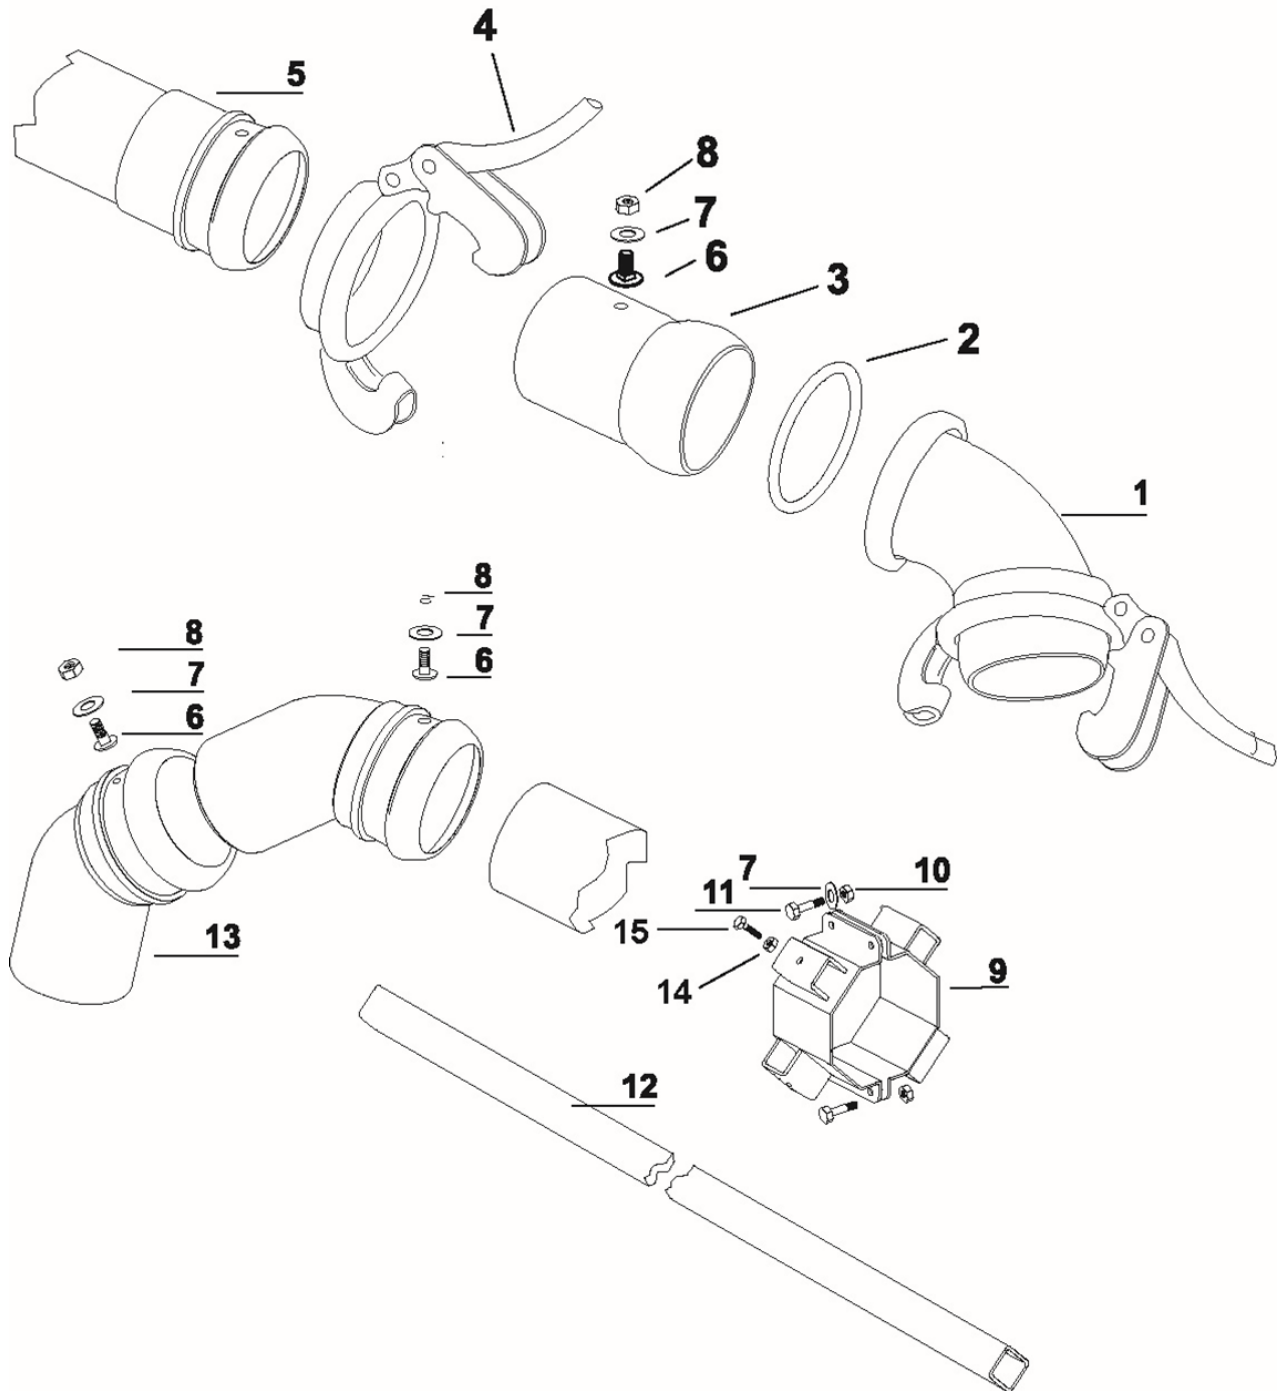

Spare parts catalogue

DUUN

Slurry pump SP200

Group: 131-2-3

Loading system inclined combi

Edition: 0205

Spare parts catalogue

DUUN

Slurry pump SP200

Group: 131-2-3	Loading system inclined combi	Edition: 0205

Pos.no.	Qty.	Designation	Article no.	Comment
1	1	Bauer coupling 6" male/female with 60' bend	1312020	
1	1	Bauer Coupling 6" male/ female mm/45'-bend	1312021	
1	1	Bauer coupling 6" male/female with 90' bend	1312022	
2	1	O-ring, included in bend	2957104	
3	1	Bauer coupling 6" male with tube $\varnothing$ 159	2957105	
4	1	Clamping ring for bauer connection	2957109	
5	1	Plastic tube PP 6" w/socket L: 4m	2244216	
6	3	Locking head screw M8x25	2441246	
7	7	Washer M8 hot galvanized	2539048	
8	5	Hexagon nut M8 hot galvanized	2481809	
9	2	Loading tube rack	1312026	
10	4	Locking nut M8	2483609	
11	6	Hexagon screw m8x25 hot galvanized	2427246	
12	2	Legs for the rack L=3m	1311899	
13	2	Plastic bend PP 45'		
14	2	Nut 6kt m12 hot galvanized.8.8	2481811	
15	2	Hexagon screw M12x35 hot galvanized 8.8	2427350