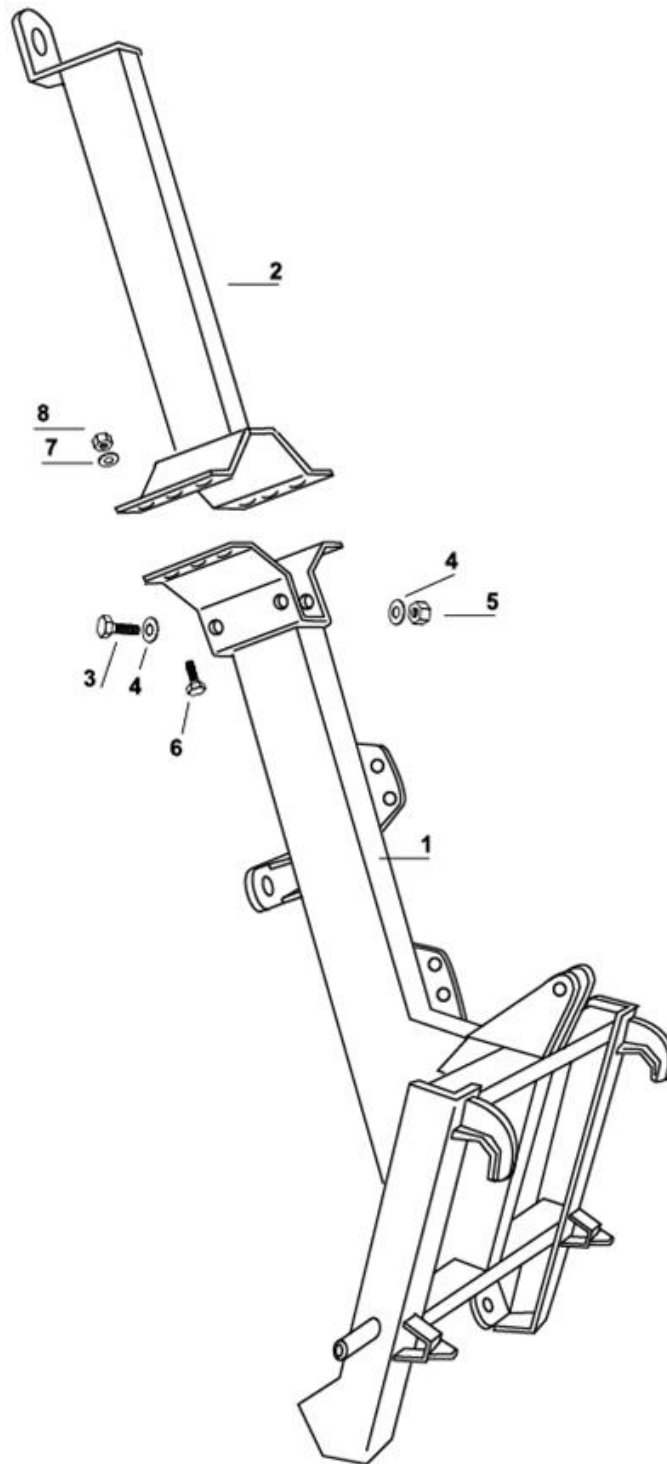

Spare parts catalogue

DUUN

Slurry pump SP200

Group: 131-2-3

Rod pump tractor Trima SMS attachment

Edition: 0205

Spare parts catalogue

DUUN

Slurry pump SP200

Group: 131-2-3	Rod pump tractor Trima SMS attachment	Edition: 0205

Pos.no.	Qty.	Designation	Article no.	Comment
1	1	Loading frame	1312388	
2	1	Support arm	1312389	
3	4	Hexagon screw M16x150 galvanized	2422507	
4	8	Washer M16 galvanized	2531078	
5	4	Hexagon nut M16 lock. galvanized	2483613	
6	6	Hexagon screw M10x30 galvanized	2422299	
7	6	Washer M10 galvanized	2531060	
8	6	Hexagon nut M10 lock. galvanized	2483610	

Complete TRIMA SMS attachment 1312516