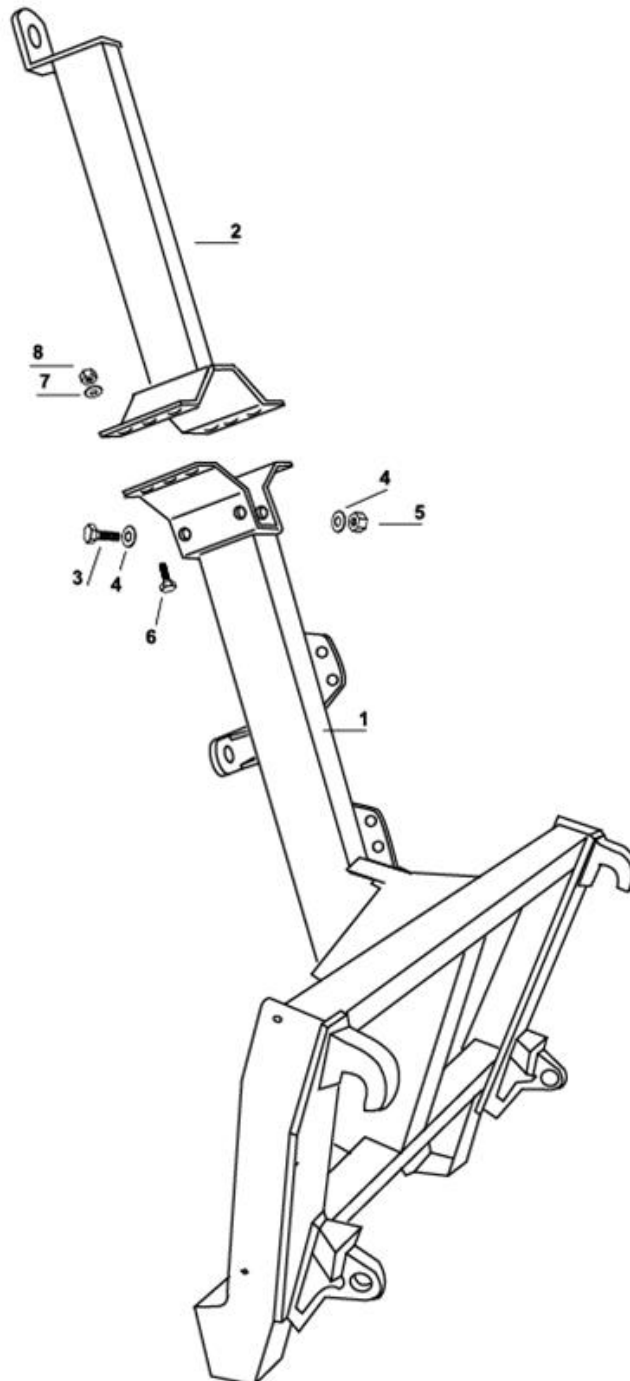

Complete TRIMA SMS attachment 1312516

Spare parts catalogue

DUUN

Slurry pump SP200

Group: 131-2-3

Rod pump tractor Euro attachment

Edition: 0205

Spare parts catalogue