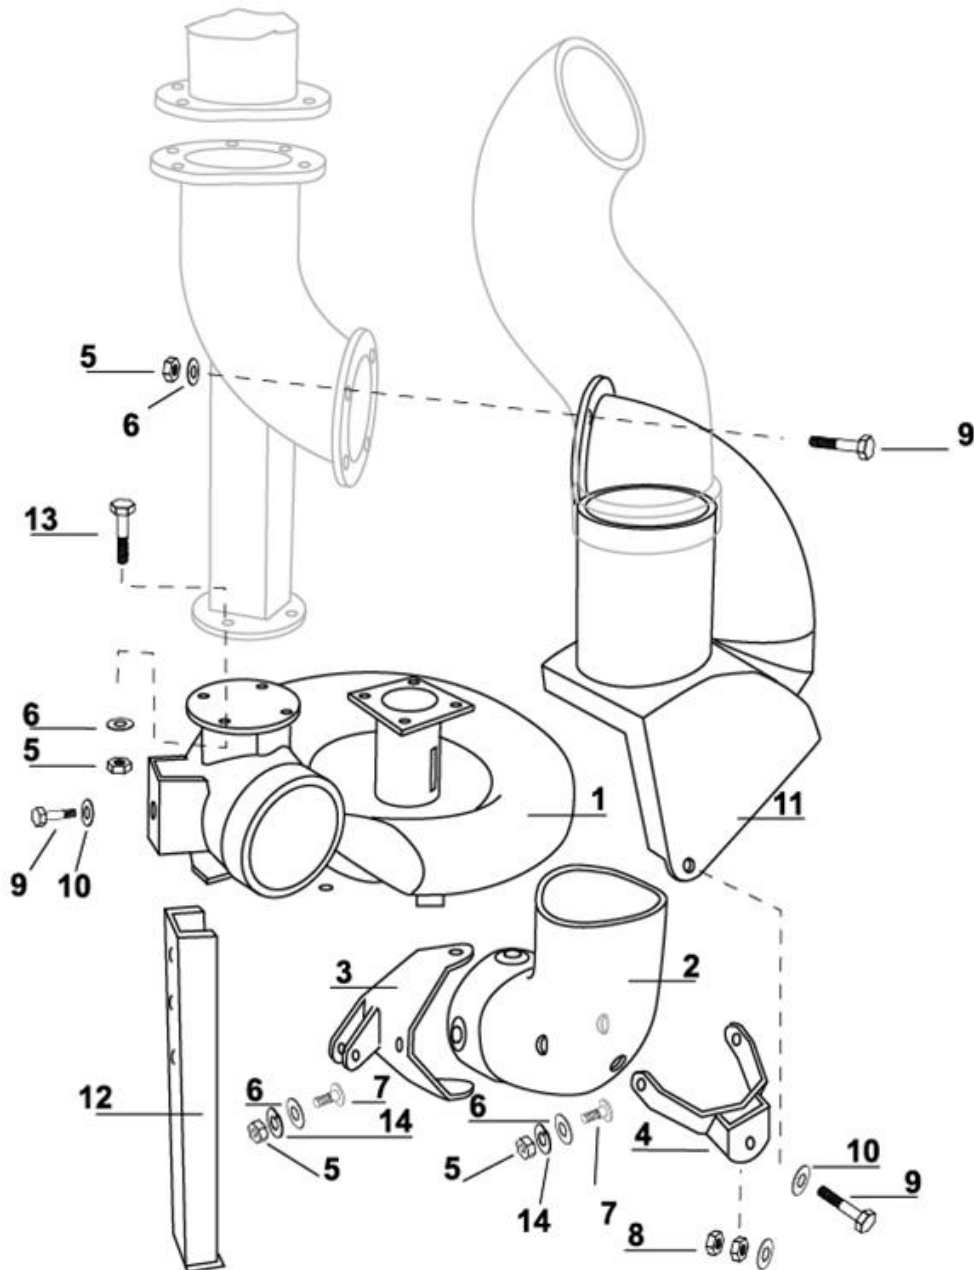

Serial number: from 10001 to 10045

Spare parts catalogue

DUUN

Slurry pump SP200

Edition: 0703

Spare parts catalogue

DUUN

Slurry pump SP200

Group: 131-2-3

Pump housing, support leg

Edition: 0205

Spare parts catalogue

DUUN

Slurry pump SP200

Group: 131-2-3	Pump housing, support leg	Edition: 0205
----------------	---------------------------	---------------

Pos.no.	Qty.	Designation	Article no.	Comment
1	1	Pump housing	131 2 330	
2	1	Outlet bend	224 5 092	
3	1	Attachment for struts, stirring/loading	131 2 370	
4	1	Rotation attachment for bend	131 2 374	
5	10	Nut M10 hot galvanized	228 1 810	
6	10	Washer M10 hot galvanized	253 9 060	
7	6	Locking head screw M10x30	244 4 312	
8	2	Nut M 16 hot galvanized	248 1 811	
9	2	Hex screw M12x35 hot galvanized	242 7 350	
10	3	Washer M12 hot galvanized	253 9 069	
11	1	Shift box	131 2 336	
12	1	Support leg	131 1 803	
13	8	Hex screw M12x30 hot galvanized	242 7 299	
14	6	Spring washer M10 hot galvanized	253 9 000	

Slurry pump SP200

Group: 131-2-3	Drive train and impeller	Edition: 0205
----------------	--------------------------	---------------

Pos.no.	Qty.	Designation	Article no.	Comment
1	1	Upper cover pipe for shaft	1311807	
2	1	Lower cover tube for shaft	1311808	
3	4	Hexagon nut M10 acid ref.	2489410	
4	8	Plastic washer w/collar Ø11,9/10,2	2245015	
6	2	Washer M10 acid ref	2537060	
7	2	Hex screw M10x40 acid ref.	2429303	
8	4	Hex screw M10x30 hot galvanized	2427299	
9	4	Washer M10 hot galvanized	2539060	
10	4	Hex nut M10 hot galvanized	2481810	
11	1	Drive shaft Ø40 L- 3,0 m	1312371	
		Drive shaft Ø40 L- 3,5m	1312372	
		Drive shaft Ø40 L- 4,0 m	1312373	
12	4	Bearings for impeller	2245028	
13	1	Break pin Ø12x60	2527124	
14	1	Impeller	1312332	
15	1	Cutting ring	1312331	
16	4	Clamp iron	1311904	
17	4	Washer M12 hot galvanized	2539069	
18	4	Hex screw M12x35 hot galvanized	2427350	