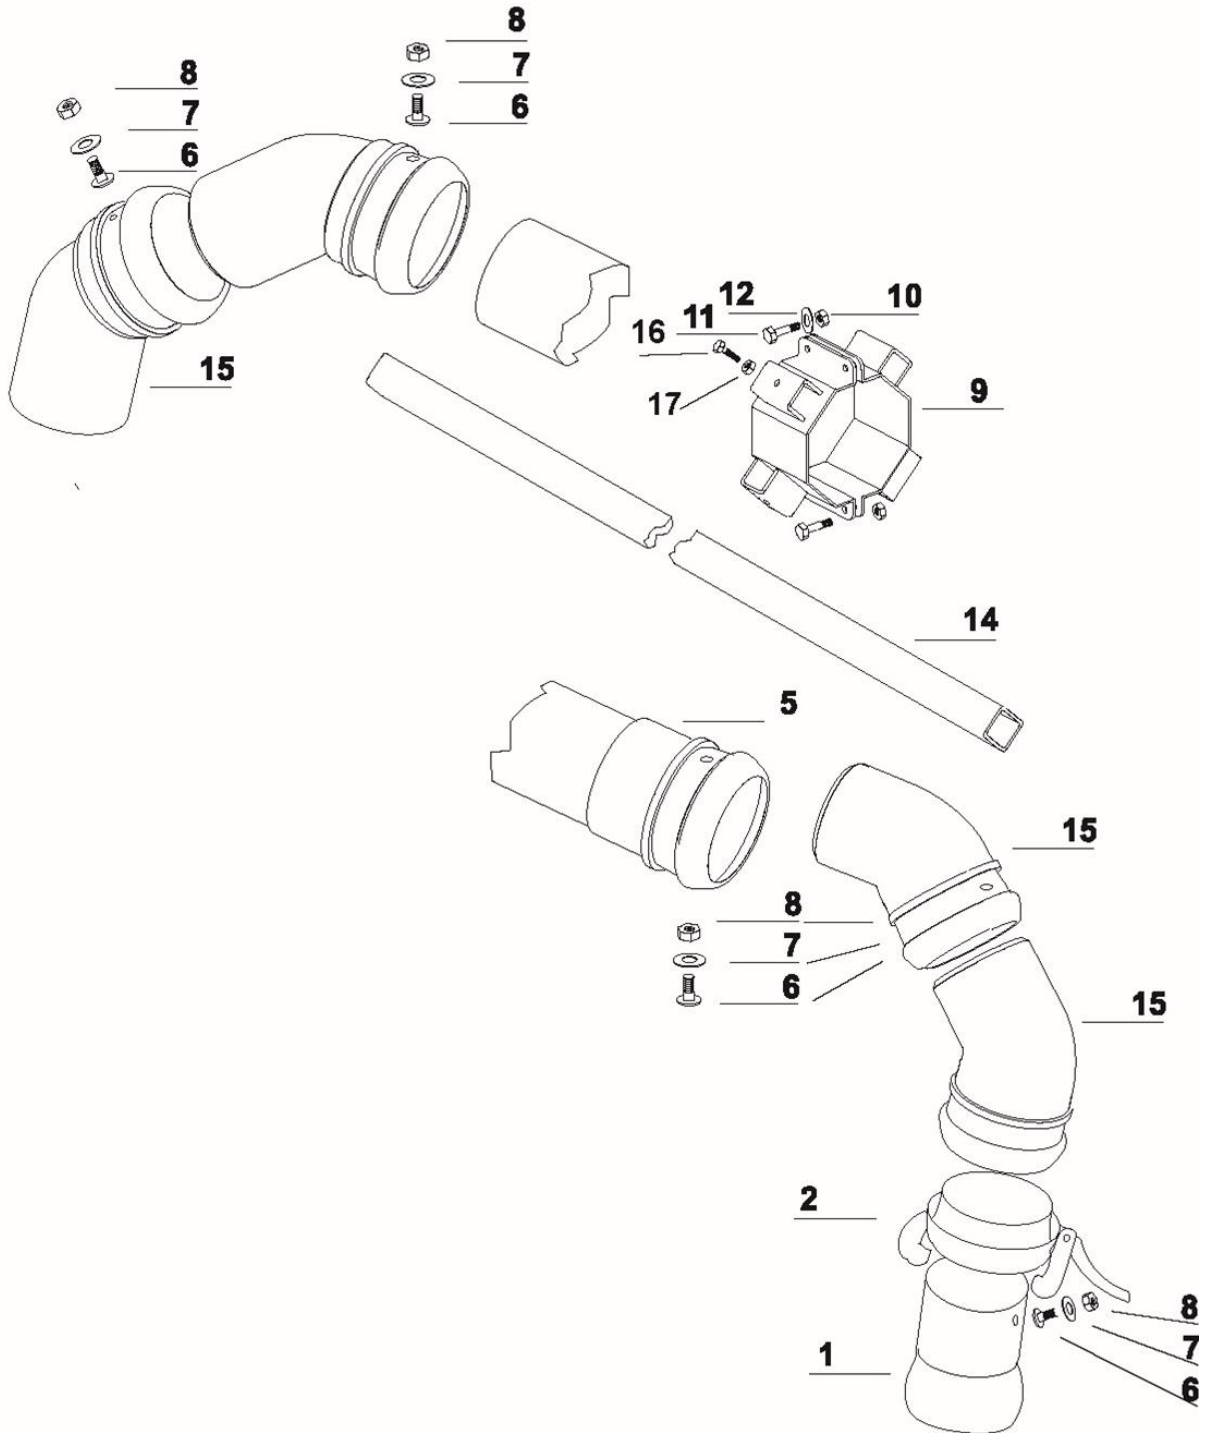

Spare parts catalogue

DUUN

Slurry pump SP200

Group: 131-2-3

Rod pump loading system

Edition: 0205

Spare parts catalogue

DUUN

Slurry pump SP200

Group: 131-2-3	Rod pump loading system	Edition: 0205

Pos.no.	Qty.	Designation	Article no.	Comment
1	1	Bauer coupling 6" male w/tube connection, $\varnothing$159	2957105	
2	1	Clamping ring for bauer connection 6 "	2957109	
5	1	Plastic tube PP 6 "w/ sleeve L: 4m	2244216	
6	5	Locking head screw M8x25	2441246	
7	5	Washer M8 hot galvanized	2539048	
8	5	Hexagon nut M8 hot galvanized	2481809	
9	2	Loading tube rack	1312026	
10	4	Locking nut M8 hot galvanized	2483609	
11	6	Hexagon screw M8x25 hot galvanized	2427246	
12	4	Washer M8 hot galvanized	2539048	
13	4	Hexagon nut M8 hot galvanized	2481809	
14	2	Support legs for rack L: 3m	1311899	
15	4	Plastic bend PP 45'	2245080	
16	2	Hexagon screw M12x35 hot galvanized 8.8	2427350	
17	2	Nut 6kt m12 hot galvanized 8.8	2481811