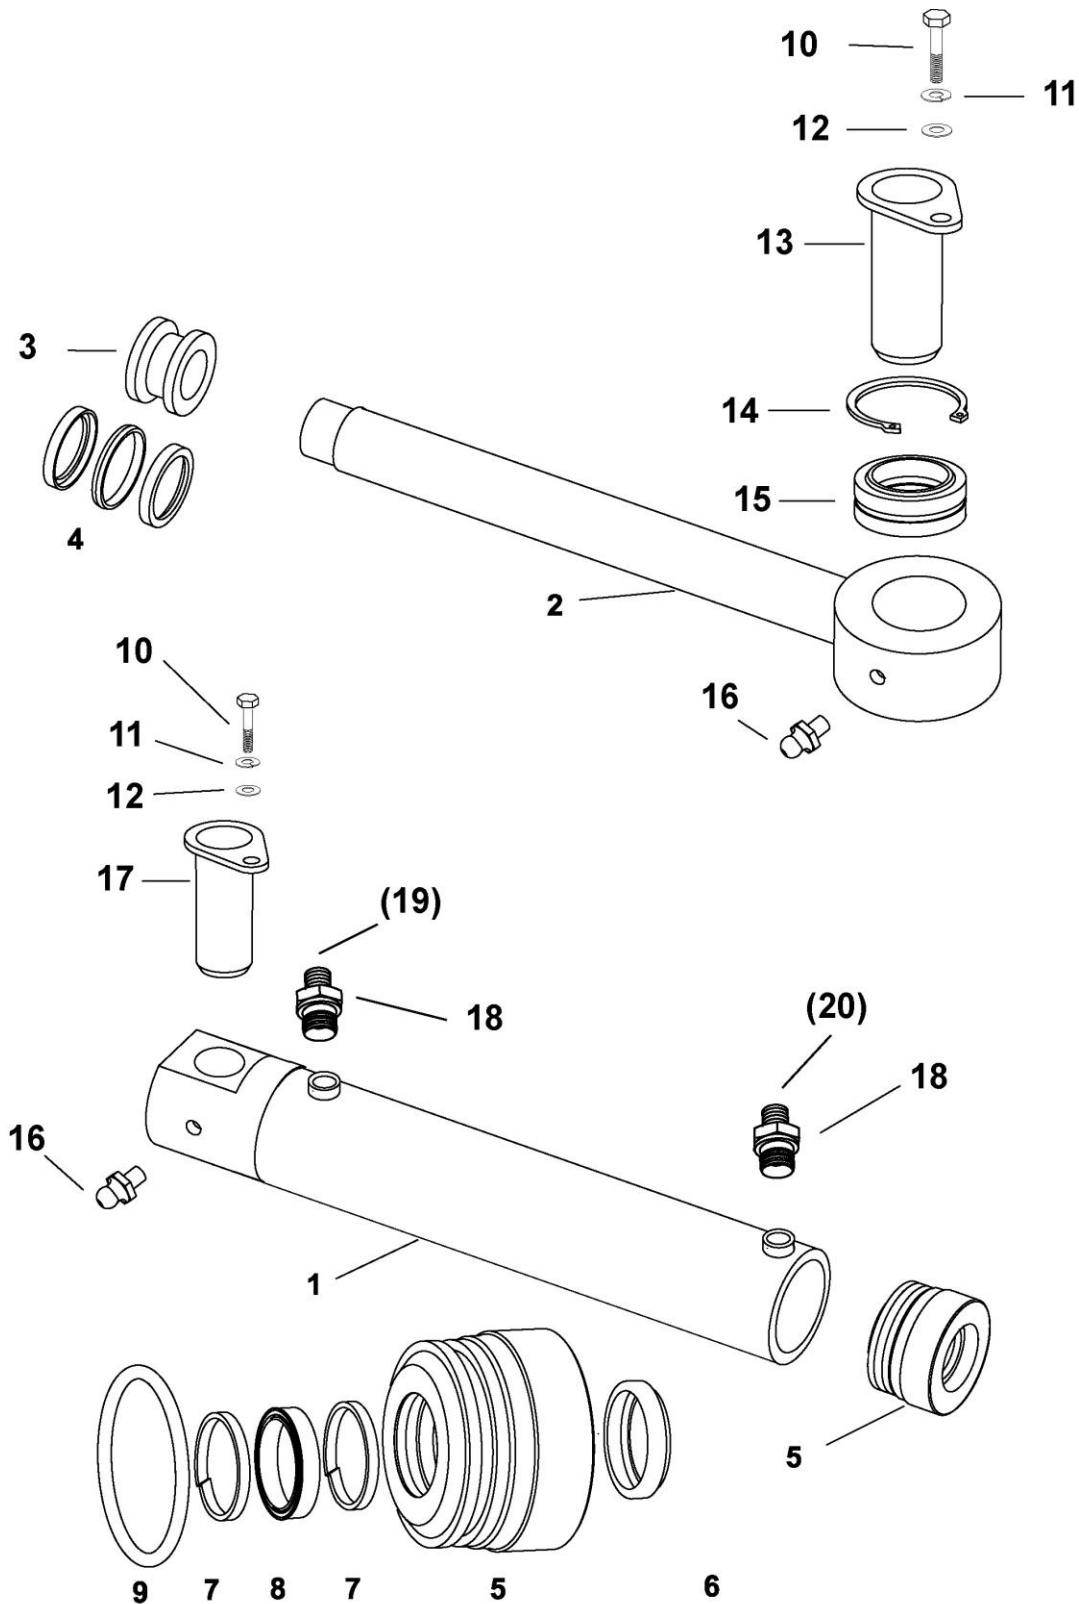

Spare parts catalogue

DUUN

Slurry pump SP200

Group: 131-2-3

Hydraulic cylinder

Edition: 0205

Spare parts catalogue

DUUN

Slurry pump SP200

Group: 131-2-3	Hydraulic cylinder	Edition: 0205

Pos.no.	Qty.	Designation	Article no.	Comment
1	1	Cylinder tube	1312362	
2	1	Piston rod	1312363	
3	1	Piston	1235153	
4	1	Compact seal SIMKO 320 80-66-16-32	2234360	
5	1	Package box	1233197	
6	1	Wiper AUAS 40-50-7-10	2232833	
7	2	Guide band	1233153	
8	1	Compact seal KL310 40-48-8-9	2232137	
9	1	O-ring Ø72-5	2233070	
10	2	Hexagon screw M10x20 8.8 galvanized	2422295	
11	2	Spring washer M10 galvanized	2534060	
12	2	Washer M10 galvanized	2531060	
13	1	Bolt for cylinder strut with three-point linkage	1312365	
14	1	Seeger ring	2553262	
15	1	Spherical bearing GE 40 ES	2954140	
16	2	Grease nipple	2478410	
17	1	Bolt for cylinder/strut with adjustable attachment	1312366	
18	2	Hexagon nipple R3/8" 12mm	2957749	
19	1	Hydraulic hose L-2000	2958113	
20	1	Hydraulic hose L-2500	2958116	
		Complete hydraulic cylinder with hoses	1312364