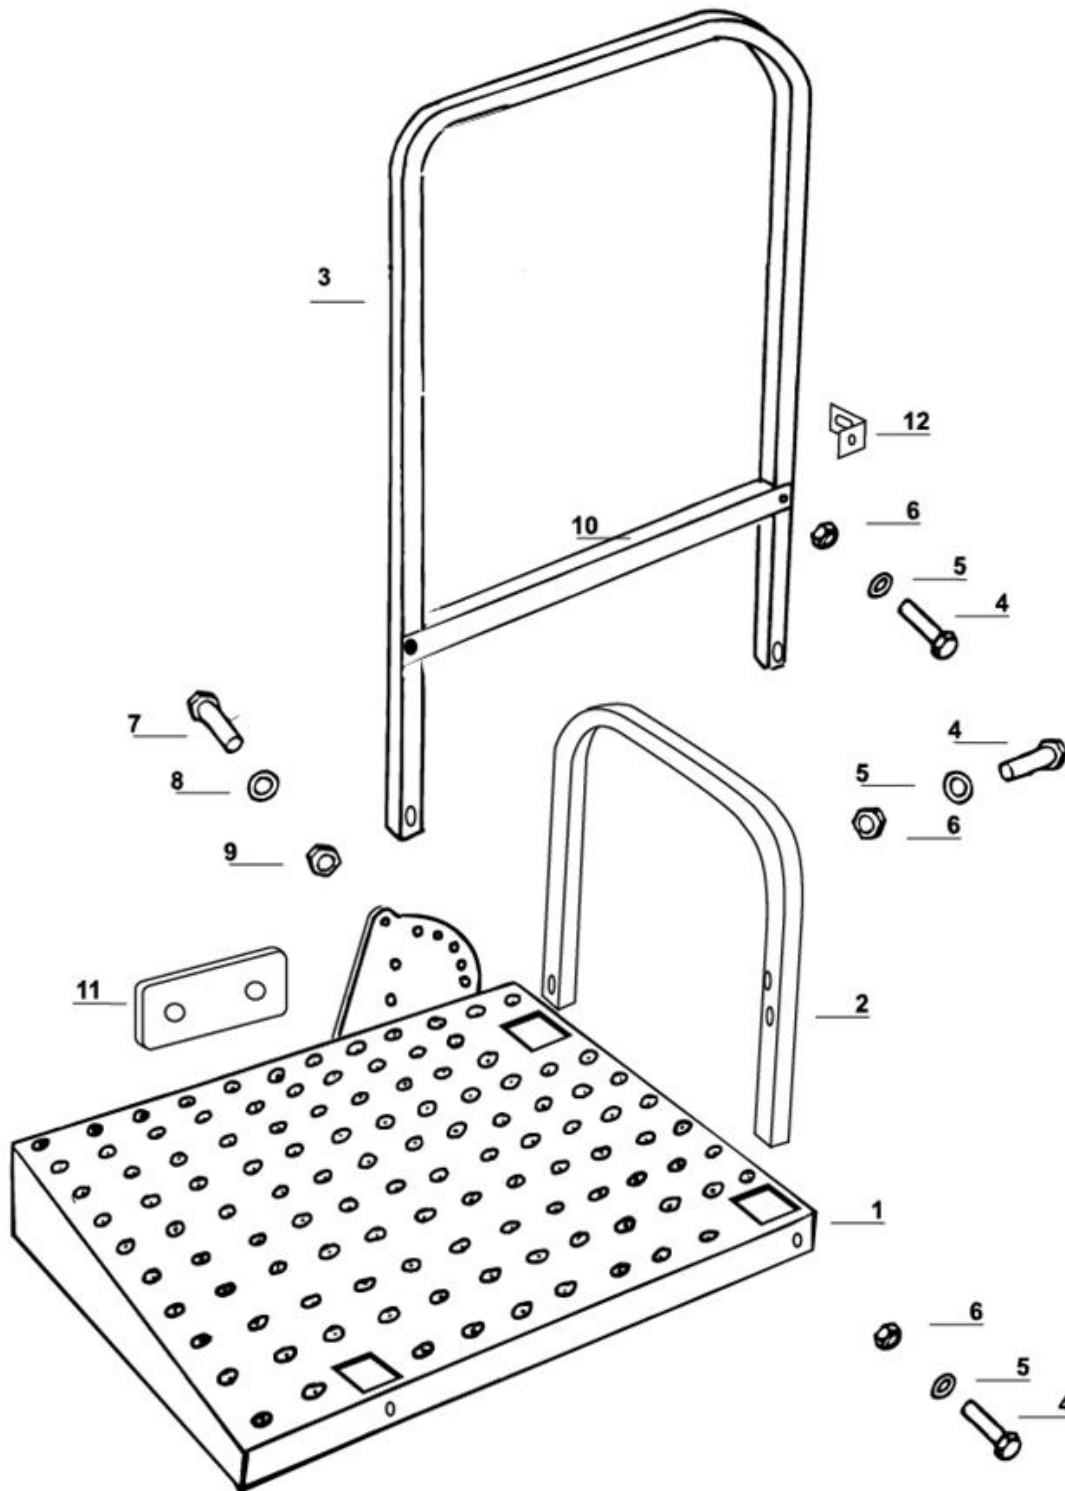

Spare parts catalogue

DUUN

Slurry pump SP200

Group: 131-2-3

Work platform

Edition: 0205

Spare parts catalogue

DUUN

Slurry pump SP200

Group: 131-2-3	Work platform	Edition: 0205

Pos.no.	Qty.	Designation	Article no.	Comment
1	1	Platform	1312367	
2	1	Handrail, narrow	1312385	
3	1	Handrail, wide	1312378	
4	7	Hexagon screw M8x45 galvanized	2427254	
5	7	Washer M8 galvanized	2531047	
6	7	Hexagon nut M8 lock. galvanized	2483609	
7	1	Hexagon screw M16x60 galvanized	1422495	
8	1	Washer M16 galvanized	2531078	
9	1	Hexagon nut M16 lock. galvanized	2483613	
10	1	Handrail part	1312386	
11	1	Spacer plate	1312384	
12	1	Fastening for handrails	1311981