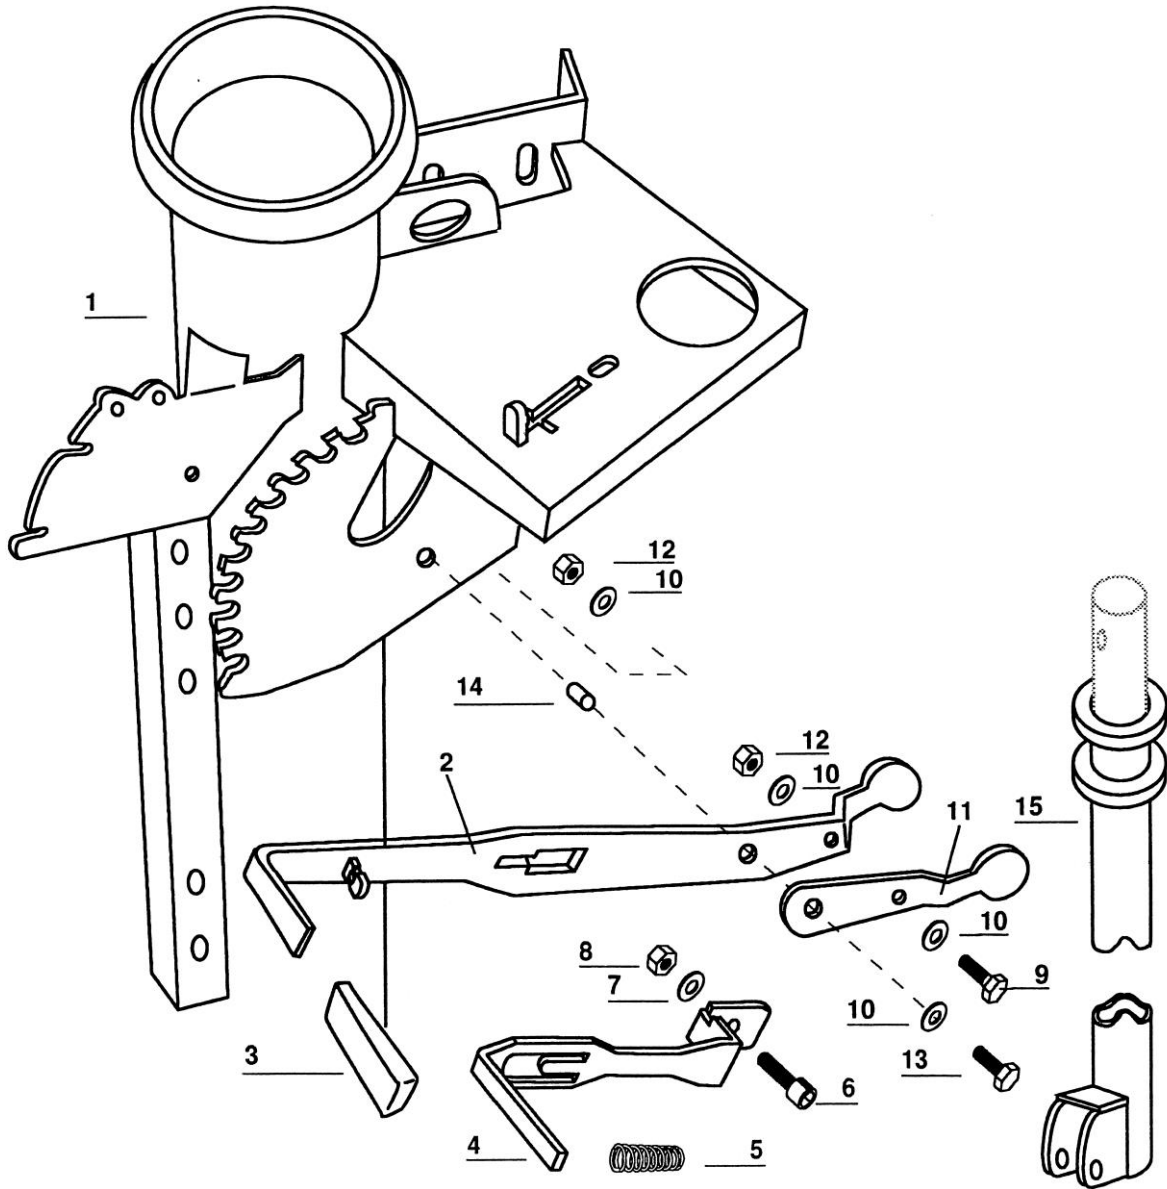

Spare parts catalogue

DUUN

Slurry pump SP200

Group: 131-2-3

Height maneuvering of the nozzle

Edition: 0205

Spare parts catalogue

DUUN

Slurry pump SP200

Group: 131-2-3	Height maneuvering of the nozzle	Edition: 0205

Pos.no.	Qty.	Designation	Article no.	Comment
1	1	Pump stem	1312335	
2	1	Handle, height man. of nozzle	1312353	
3	1	Plastic handle	2245062	
4	1	Locking handle	1312354	
5	1	Spring pressure Ø15x1,75 L:45	2912014	
6	1	Unbraco M 8x16, galvanized	2472310	
7	1	Washer M8 hot galvanized	2539048	
8	1	Hexagon nut M8 lock. galvanized	2483609	
9	1	Hexagon screw M10x30 hot galvanized	2427299	
10	1	Washer M10 hot galvanized	2539060	
11	1	Part for operating fork	1312352	
12	2	Hexagon nut M10 lock. galvanized	2483610	
13	1	Hexagon screw M10x35 hot galvanized	2428310	
14	1	Bushing	1311880	
15	1	Tube for height regulation L-3,0	1312349	
	1	Tube for height regulation L-3,5	1312350	
	1	Tube for height regulation L-4,0	1312351