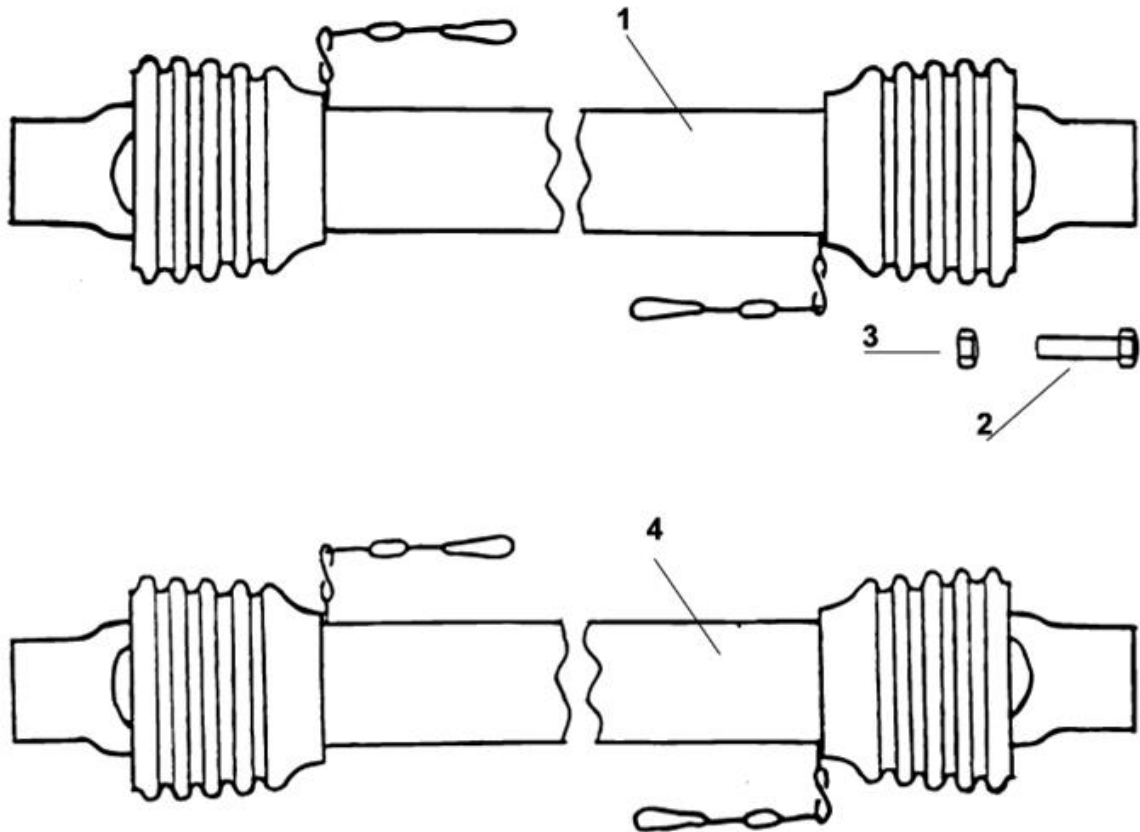

Spare parts catalogue

DUUN

Slurry pump SP200

Group: 131-2-3	Power transmission shaft combined slope pump	Edition: 0205