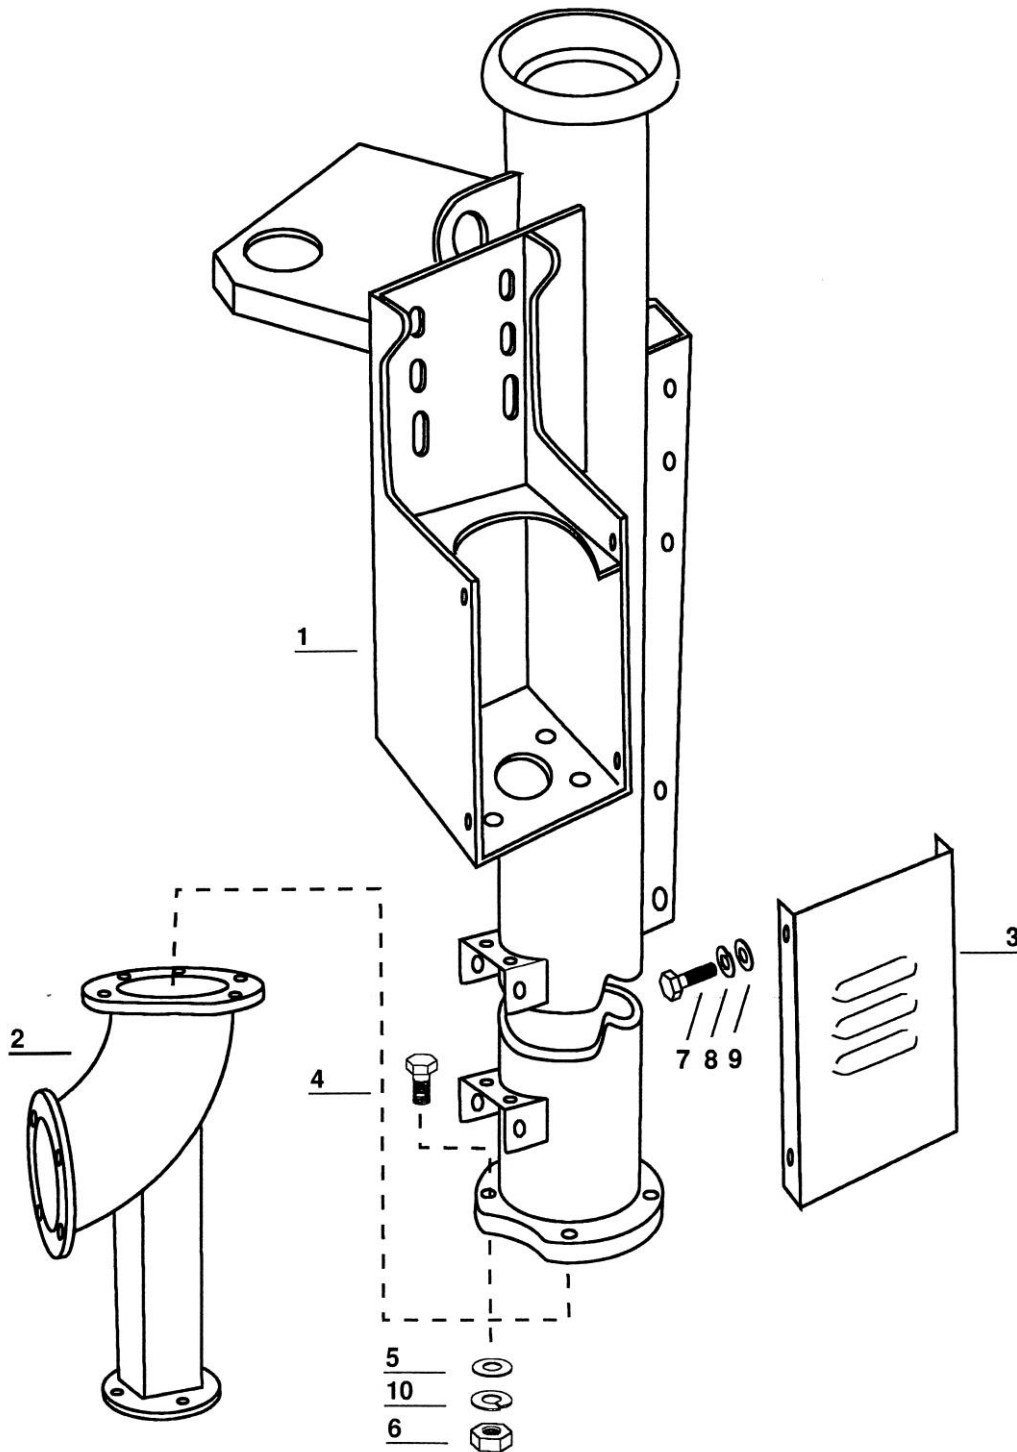

Spare parts catalogue

DUUN

Slurry pump SP200

Group: 131-2-3

Pump stem and gearbox holder

Edition: 0205

Spare parts catalogue

DUUN

Slurry pump SP200

Group: 131-2-3	Pump stem and gearbox holder	Edition: 0205

Pos.no.	Qty.	Designation	Article no.	Comment
1	1	Pump stem	1312335	
2	1	The lower loader tube L-3,0m	1312337	
	1	The lower loader tube L-3,5m	1312338	
	1	The lower loader tube L-4,0 m	1312339	
3	1	Cover over gearbox	1312368	
4	6	Hexagon screw M16x50 hot galvanized	2427493	
5	6	Washer M 16 hot galvanized	2539078	
6	6	Hexagon nut M 16 hot galvanized	2481813	
7	4	Hexagon screw M8x16 hot galvanized	2427240	
8	4	Spring washer M8 hot galvanized	2534047	
9	4	Washer M8 hot galvanized	2539048	
10	6	Spring washer M16 hot galvanized	2539006