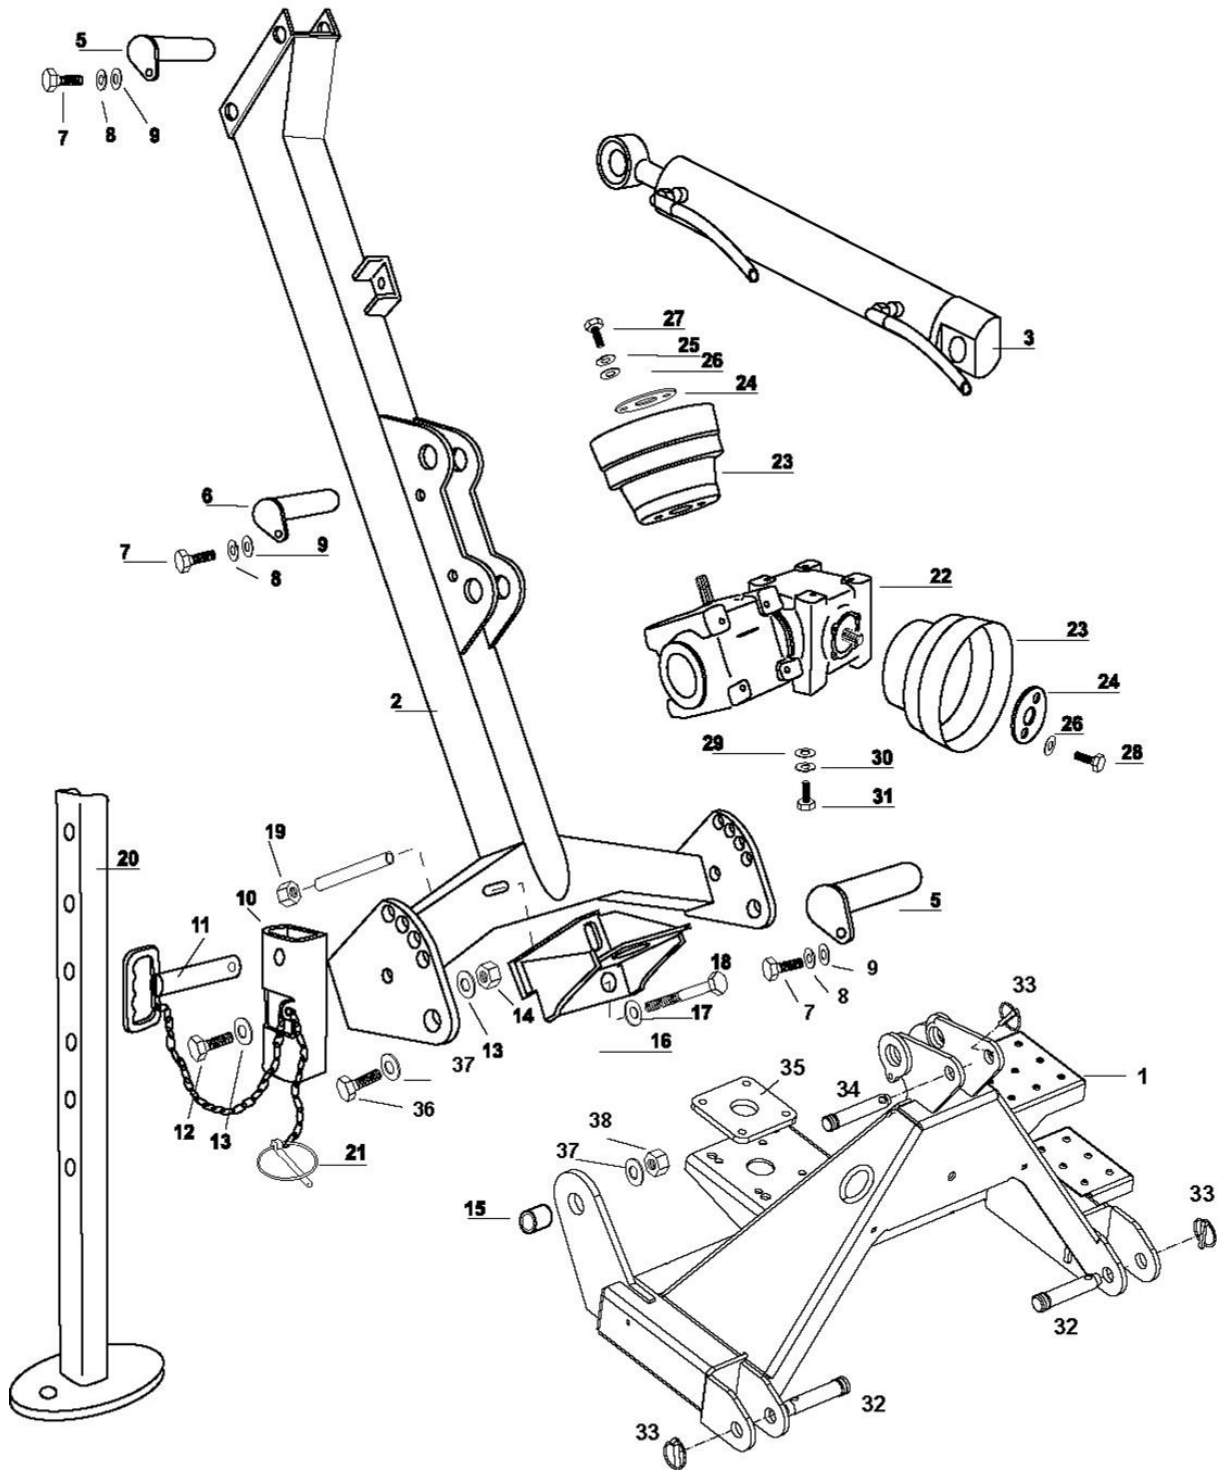

Spare parts catalogue

DUUN

Slurry pump SP200

Group: 131-2-3

Tractor attachment inclined combi pump

Edition: 0205

Spare parts catalogue

DUUN

Slurry pump SP200

Group: 131-2-3	Tractor attachment inclined combi pump	Edition: 0205

Pos.no.	Qty.	Designation	Article no.	Comment
1	1	Three-point linkage	13127001	from 10020
		Three-point linkage	1312334	to 10019
2	1	Pump attachment	1312325	from 10020
		Pump attachment	1312333	to 10019
3	1	Hydraulic cylinder for combi pump	1312364	
4	1	Strut for inclined pump	1312391	
5	3	Bolt for cylinder/strut with three-point linkage	1312365	
6	1	Bolt for cylinder/strut at boom	1312366	
7	2	Hexagon screw M10x20 galvanized	2422295	
8	2	Spring washer M10 galvanized	2534060	
9	2	Washer M10 galvanized	2531060	
10	2	Holder for support legs	1311942	
11	2	Adjustment bolt for support leg	1311944	
12	2	Hexagon screw M16x60 galvanized	2422495	
13	4	Washer M16 galvanized	2531078	
14	2	Hexagon nut M16 locking, galvanized	2483613	
15	2	Bushing	1312288	from 10020
	2	Bushing	1312377	to 10019
16	1	Gearbox support	1312376	
17	2	Washer M12 galvanized	2531069	
18	1	Hexagon screw M12x150 galvanized	2422370	
19	1	Hexagon nut M 12 locking, galvanized	2483611	
20	2	Support leg	1312497	
21	2	Locking pin w/chain	2556127	
22	1	Double gearbox	2961181	
23	2	Protection funnel	2962135	
24	2	Fixing washer	1312379	
25	2	Spring washer M8 galvanized	2534047	
26	4	Washer M8 hot galvanized	2531047	
27	2	Hexagon screw M8x25 hot galvanized	2427246	
28	2	Hexagon screw M8x16 hot galvanized	2427240	
29	4	Washer M12 galvanized	2531069	
30	4	Spring washer M12 galvanized	2534069	
31	4	Hexagon screw M12x30 galvanized	2422348	
32	2	Drawbar bolt cat.II 28X95	2551730	
33	3	Lynch pin Ø10x50mm (locking pin)	2556143	
34	1	Top strut bolt cat. II 25,4X103mm	2526326	
35	1	Shims gearbox	13127002	from 10020
36	2	Screw 6kt m20x65 8.8 galvanized	2422578	from 10020
37	2	Locking nut m20 8.8 galvanized	2483615	from 10020
38	4	Washer m20 galvanized	2531086	from 10020