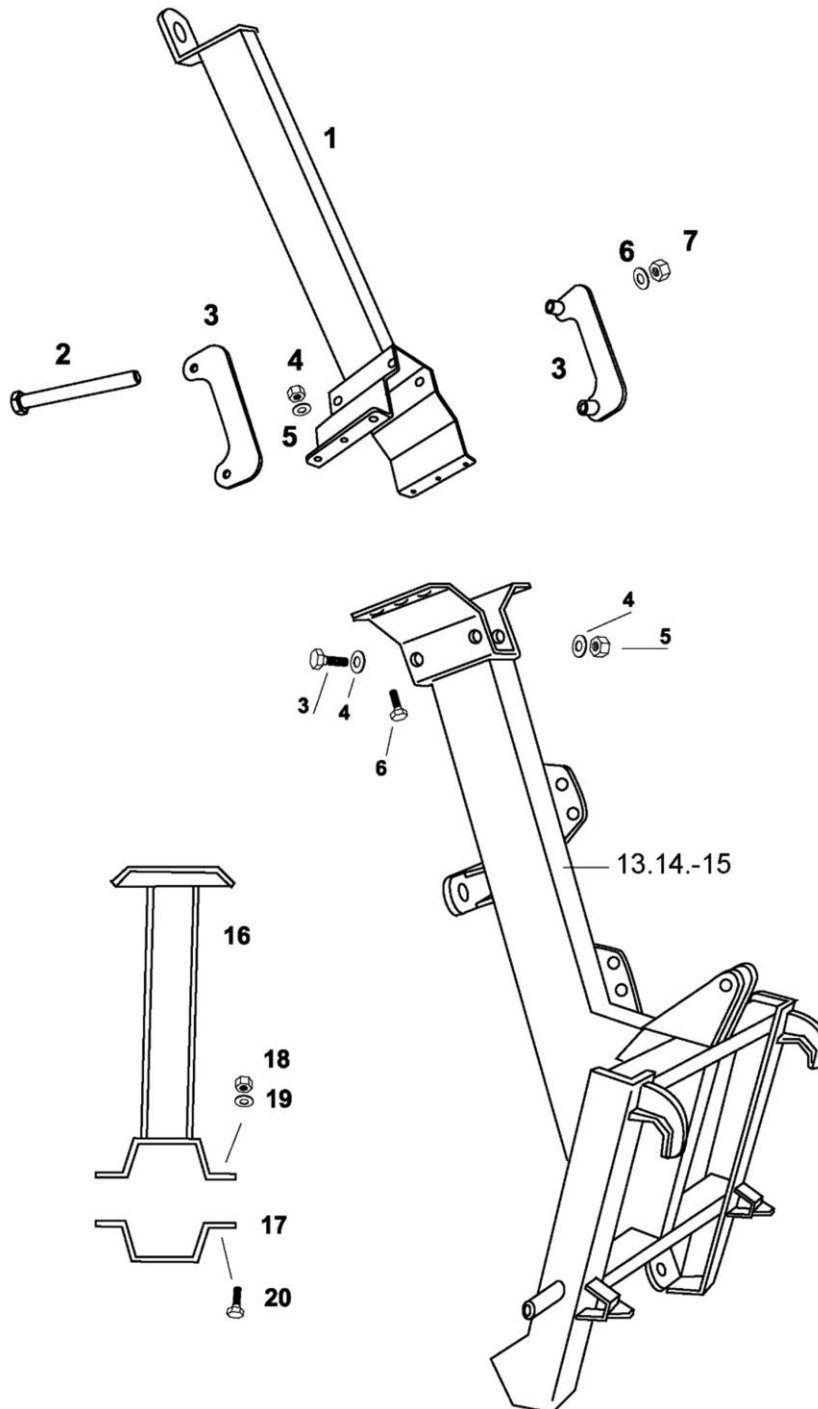

Spare parts catalogue

DUUN

Slurry pump SP200

Group: 131-2-3

Rod pump tractor mirrored attachment

Edition: 0205

Spare parts catalogue

DUUN

Slurry pump SP200

Group: 131-2-3	Rod pump tractor mirrored attachment	Edition: 0205

Pos.no.	Qty.	Designation	Article no.	Comment
1	1	Support arm for mirrored rod pump	1312635	
2	4	Hexagon screw M16x260	2422515	
3	4	Reinforcement plate	1312634	
4	6	Hexagon nut M10 locking galvanized	2483610	
5	6	Washer M10 galvanized	2531060	
6	4	Washer M16 galvanized	2531078	
7	4	Hexagon nut M16 locking galvanized	2483613	
13	1	Loading frame TRIMA SMS	1312388	
14	1	Loading frame ÅLØ	1312632	
15	1	Loading frame EURO	1312631	
16	1	Support lrg mirrored SP200/400	1312542	
17	1	Tube clamp lower mirror facing st.pump	1312541	
18	4	Hexagon nut M10 galvanized	2483610	
19	4	Washer M10 galvanized	2531060	
20	4	Hexagon screw M10x30 galvanized	2422299	
		Support leg mirror rod compl. SP200/400	131279006	
		Complete mirrored TRIMA SMS attachment	1312317	
		Complete mirrored EURO attachment	1312324	
		Complete mirrored ÅLØ attachment	1312314